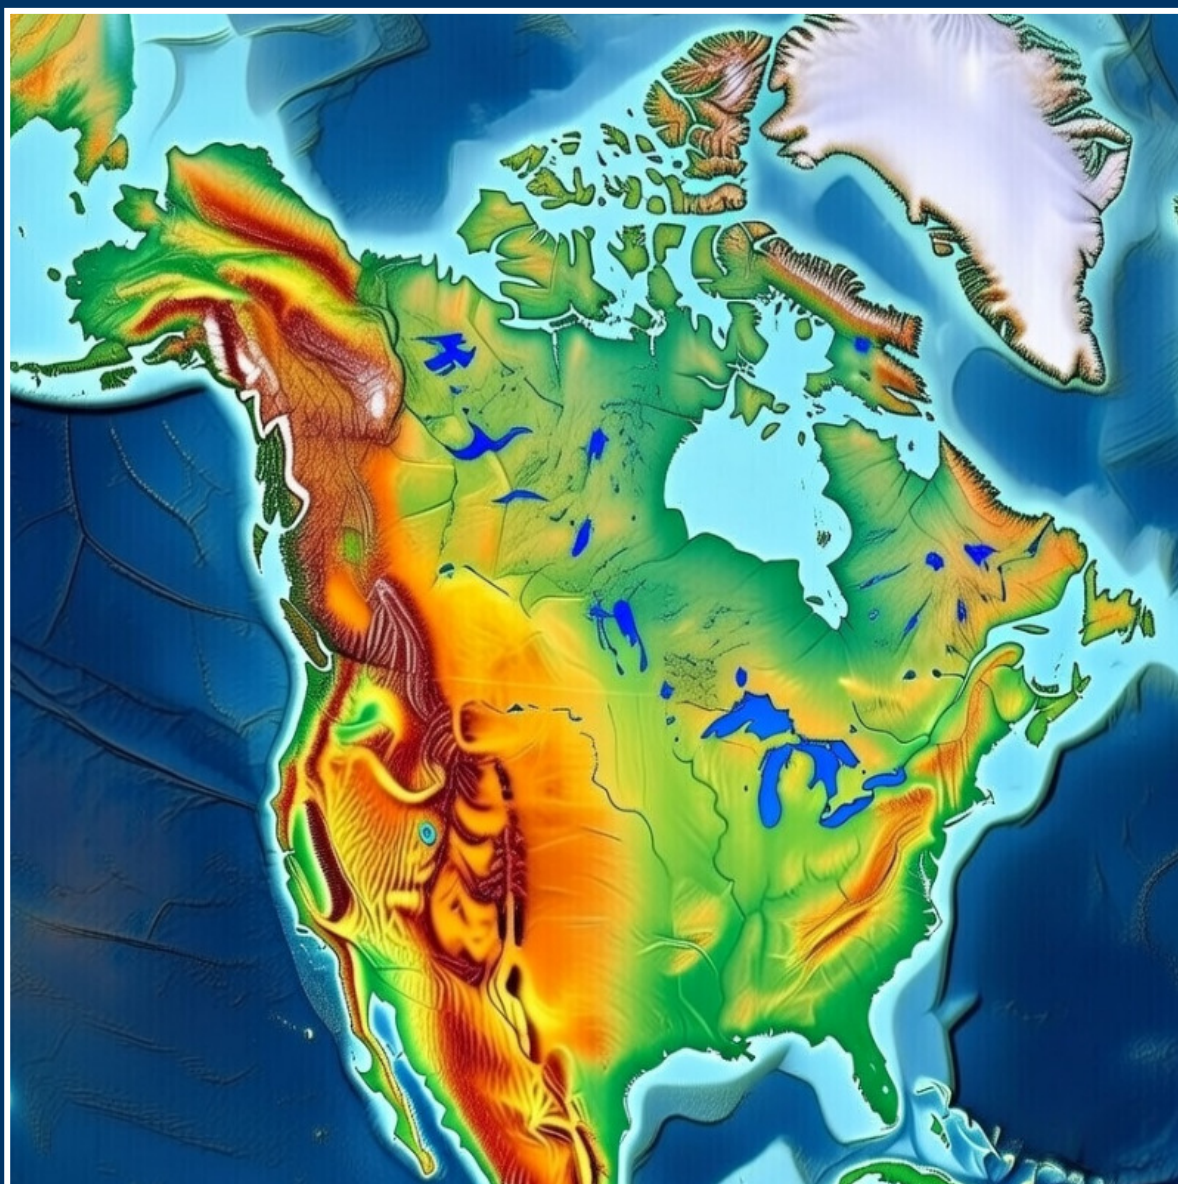

DX Guides

North America on Shortwave

Summer 2026

includes schedules for A26

DX Guides

North America on Shortwave

Compiled and edited by Tony Rogers

Email: dxguides@gmail.com